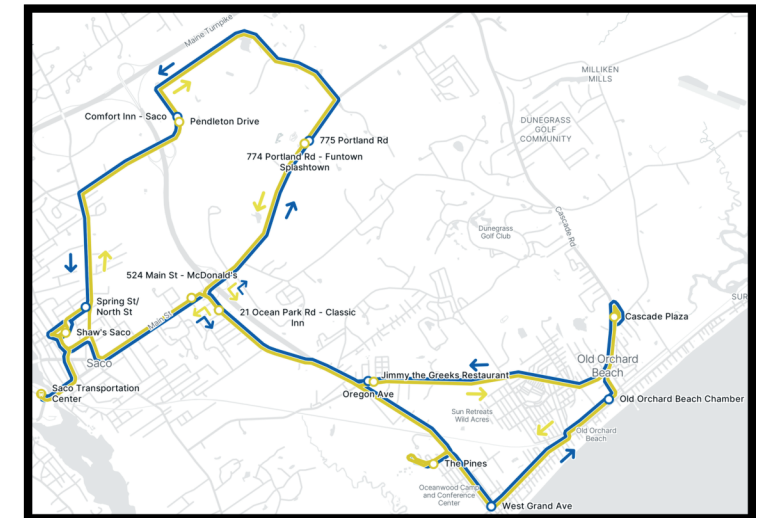

To submit comments or complaints visit bsoobtransit.org

ADA Service Animals are allowed on all BSOOB Transit buses.

Riders requiring route deviation of no more than 3/4 of a mile round trip off route should call 207-282-5408 to make arrangements. Be advised that fares will be doubled.

52 & 53

WHITE BLUE
Saco & Old Orchard Beach

Serving Biddeford, Saco, and Old Orchard Beach Communities

OPERATES SEVEN DAYS A WEEK

Standard Fare - \$2

Reduced Fare - \$1

52 White & 53 Blue

52 - White - Monday-Saturday

Saco Transportation Center	Shaw's Saco	Pendleton Drive	774 Portland Rd - Funtown Splashtown	21 Ocean Park Rd - Classic Inn	Jimmy the Greeks Restaurant	Cascade Plaza	The Pines	524 Main St - McDonald's	Shaw's Saco	Saco Transportation Center
5:30a	5:33a	5:38a	5:44a	5:47a	5:50a	5:56a	6:03a	6:10a	6:14a	6:16a
8:00a	8:03a	8:08a	8:14a	8:17a	8:20a	8:26a	8:33a	8:40a	8:44a	8:46a
11:00a	11:03a	11:08a	11:14a	11:17a	11:20a	11:26a	11:33a	11:40a	11:44a	11:46a
2:00p	2:03p	2:08p	2:14p	2:17p	2:20p	2:26p	2:33p	2:40p	2:44p	2:46p

52 - White - Sunday

Saco Transportation Center	Shaw's Saco	Pendleton Drive	774 Portland Rd - Funtown Splashtown	21 Ocean Park Rd - Classic Inn	Jimmy the Greeks Restaurant	Cascade Plaza	The Pines	524 Main St - McDonald's	Shaw's Saco	Saco Transportation Center
10:00a	10:03a	10:08a	10:14a	10:17a	10:20a	10:26a	10:33a	10:40a	10:44a	10:46a
1:00p	1:03p	1:08p	1:14p	1:17p	1:20p	1:26p	1:33p	1:40p	1:44p	1:46p
4:00p	4:03p	4:08p	4:14p	4:17p	4:20p	4:26p	4:33p	4:40p	4:44p	4:46p