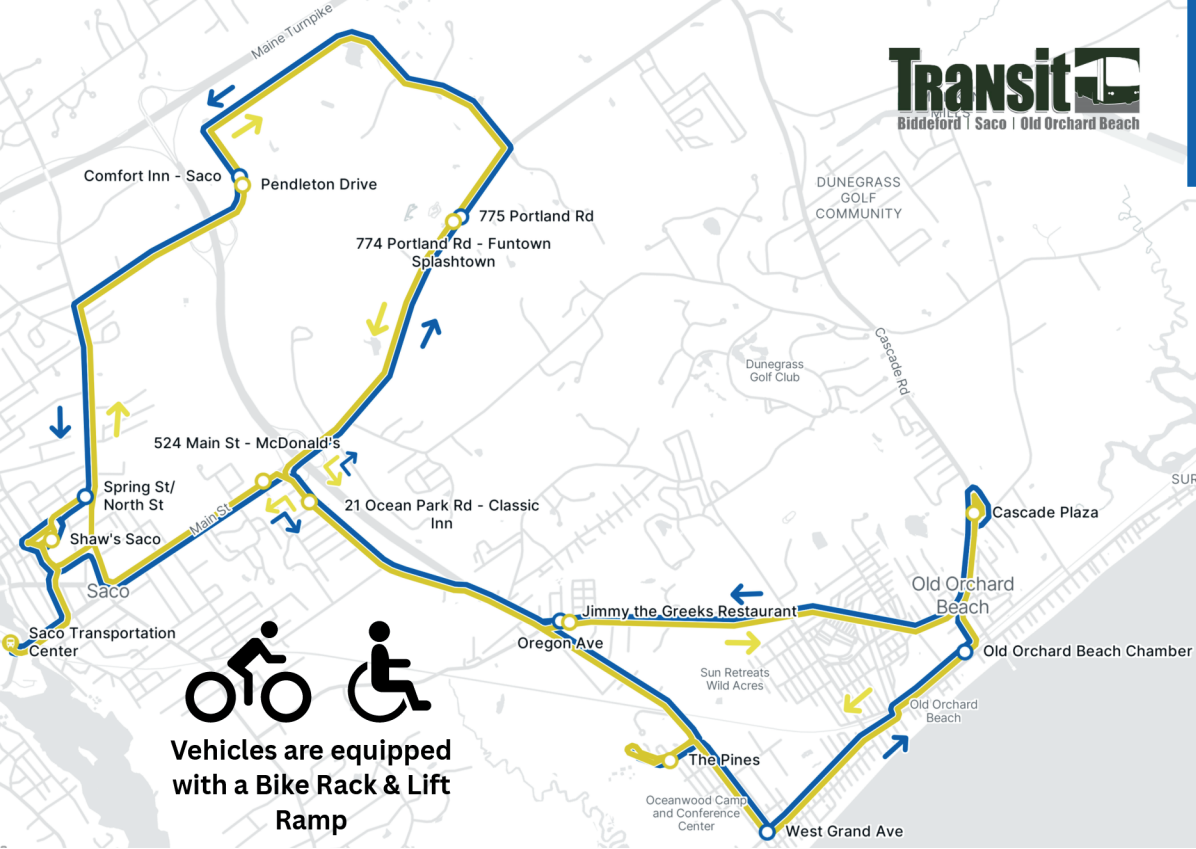

To submit comments or complaints visit bsoobtransit.org

ADA Service Animals are allowed on all BSOOB Transit buses.

Riders requiring route deviation of no more than 3/4 of a mile round trip off route should call 207-282-5408 to make arrangements. Be advised that fares will be doubled.

BSOOB Transit will accommodate passengers with reasonable modifications to our route. This includes but is not limited to avoiding snowbanks and ice, road construction, and any other situation to provide safe boarding and unloading, including wheelchairs. Reasonable modifications can be negotiated directly with our drivers or by calling 207-282-5408.

52 & 53

WHITE BLUE
Saco & Old Orchard Beach

Serving Biddeford, Saco, and Old Orchard Beach Communities

OPERATES SEVEN DAYS A WEEK

Standard Fare - \$2

Reduced Fare - \$1

52 White & 53 Blue

52 - White - Monday-Saturday

Saco Transportation Center	Shaw's Saco	Pendleton Drive	774 Portland Rd - Funtown Splashtown	21 Ocean Park Rd - Classic Inn	Jimmy the Greeks Restaurant	Cascade Plaza	The Pines	524 Main St - McDonald's	Shaw's Saco	Saco Transportation Center
5:30a	5:33a	5:38a	5:44a	5:47a	5:50a	5:56a	6:03a	6:10a	6:14a	6:16a
8:00a	8:03a	8:08a	8:14a	8:17a	8:20a	8:26a	8:33a	8:40a	8:44a	8:46a
11:00a	11:03a	11:08a	11:14a	11:17a	11:20a	11:26a	11:33a	11:40a	11:44a	11:46a
2:00p	2:03p	2:08p	2:14p	2:17p	2:20p	2:26p	2:33p	2:40p	2:44p	2:46p