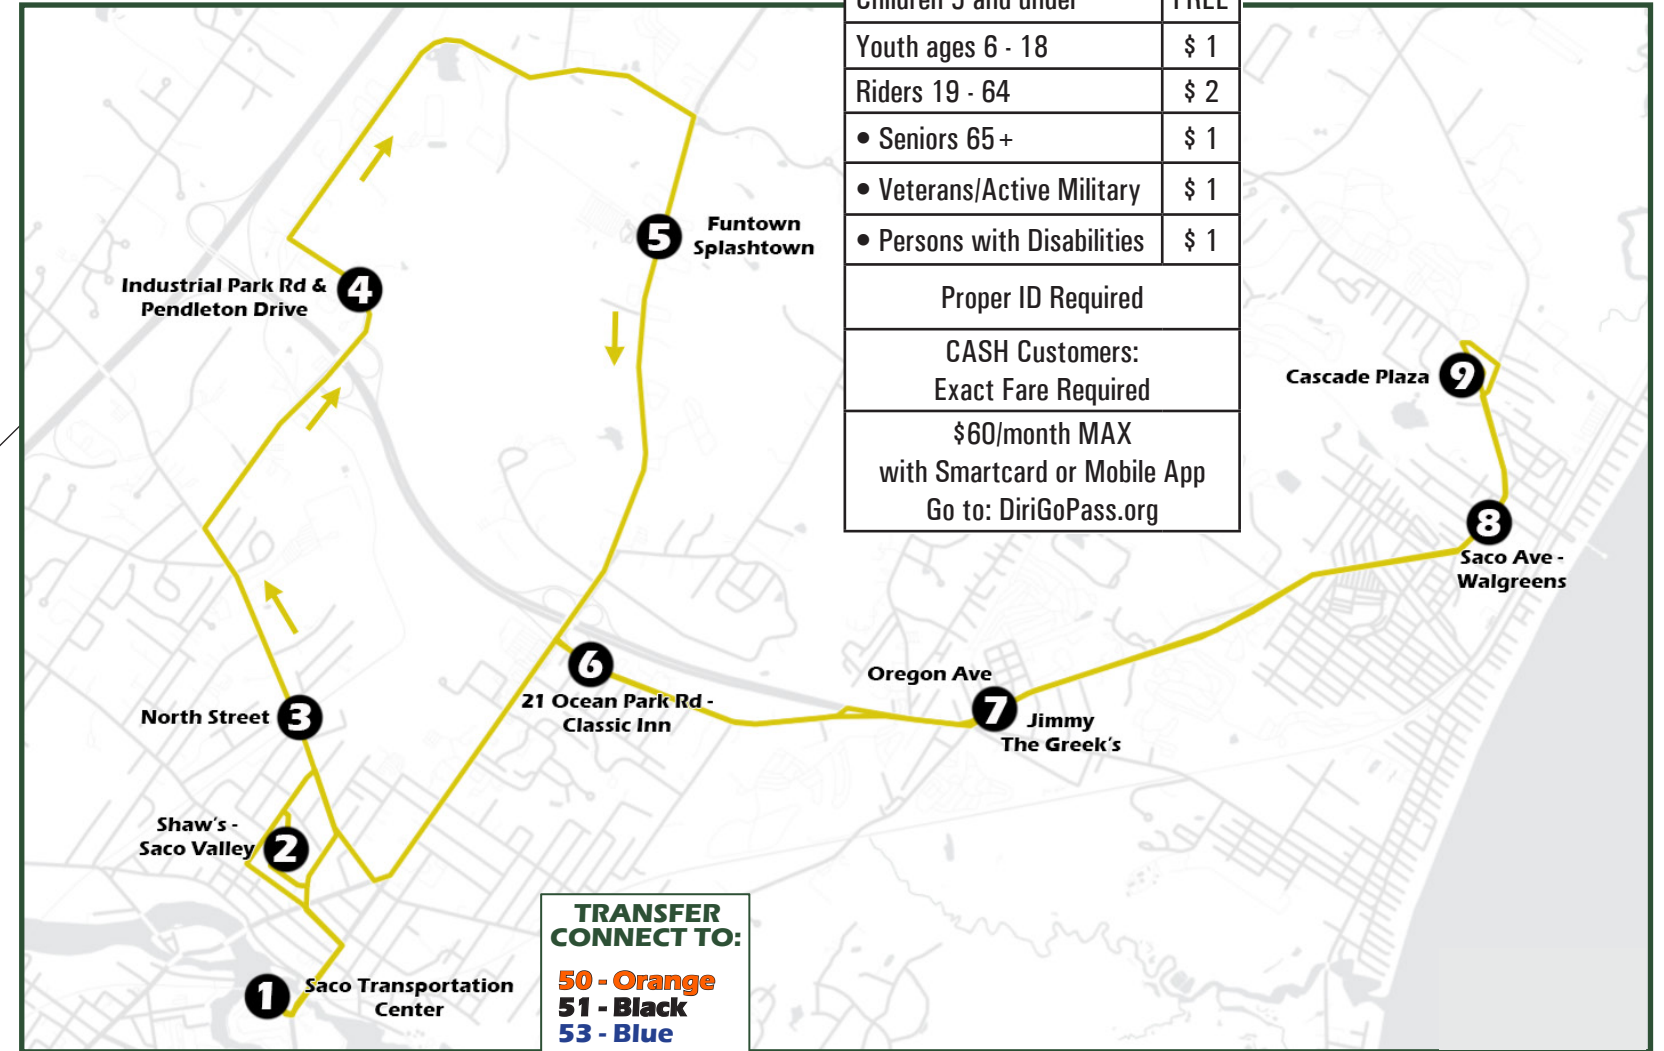

SACO TRANS CENTER	SHAW'S SACO VALLEY	NORTH STREET	IND PK RD & PENDELTON DR	FUNTOWN SPLASHTOWN	ROADWAY INN	JIMMY THE GREEKS	SACO AVE WALGREENS	CASCADE PLAZA	SACO AVE WALGREENS	SHAW'S SACO VALLEY	SACO TRANS CENTER
	1	2	3	4	5	6	7	8	10	8	2	1
SUNDAY	Saco & Old Orchard Beach											
	7:30	7:36	7:38	7:41	7:46	7:50	7:52	7:56	7:58	8:03	8:13	8:18
	9:30	9:36	9:38	9:41	9:46	9:50	9:52	9:56	9:58	10:03	10:13	10:18
	11:30	11:36	11:38	11:41	11:46	11:50	11:52	11:56	11:58	12:03	12:13	12:18
	1:30	1:36	1:38	1:41	1:46	1:50	1:52	1:56	1:58	2:03	2:13	2:18
	3:30	3:36	3:38	3:41	3:46	3:50	3:52	3:56	3:58	4:03	4:13	4:18

... NO STOP

PM times are BOLD

Additional stops along the way are marked with bus stop signs.

Schedule times are approximate due to weather and traffic. Your patience is appreciated.

Vehicles are Bike Rack & Lift Ramp Equipped

FARES	
Children 5 and under	FREE
Youth ages 6 - 18	$ 1
Riders 19 - 64	$ 2
• Seniors 65+	$ 1
• Veterans/Active Military	$ 1
• Persons with Disabilities	$ 1
Proper ID Required	
CASH Customers: Exact Fare Required	
$60/month MAX with Smartcard or Mobile App Go to: DiriGoPass.org	

TRANSFER CONNECT TO:
50 - Orange
51 - Black
53 - Blue
54 - Silver
60 - Green
70 - Zoom