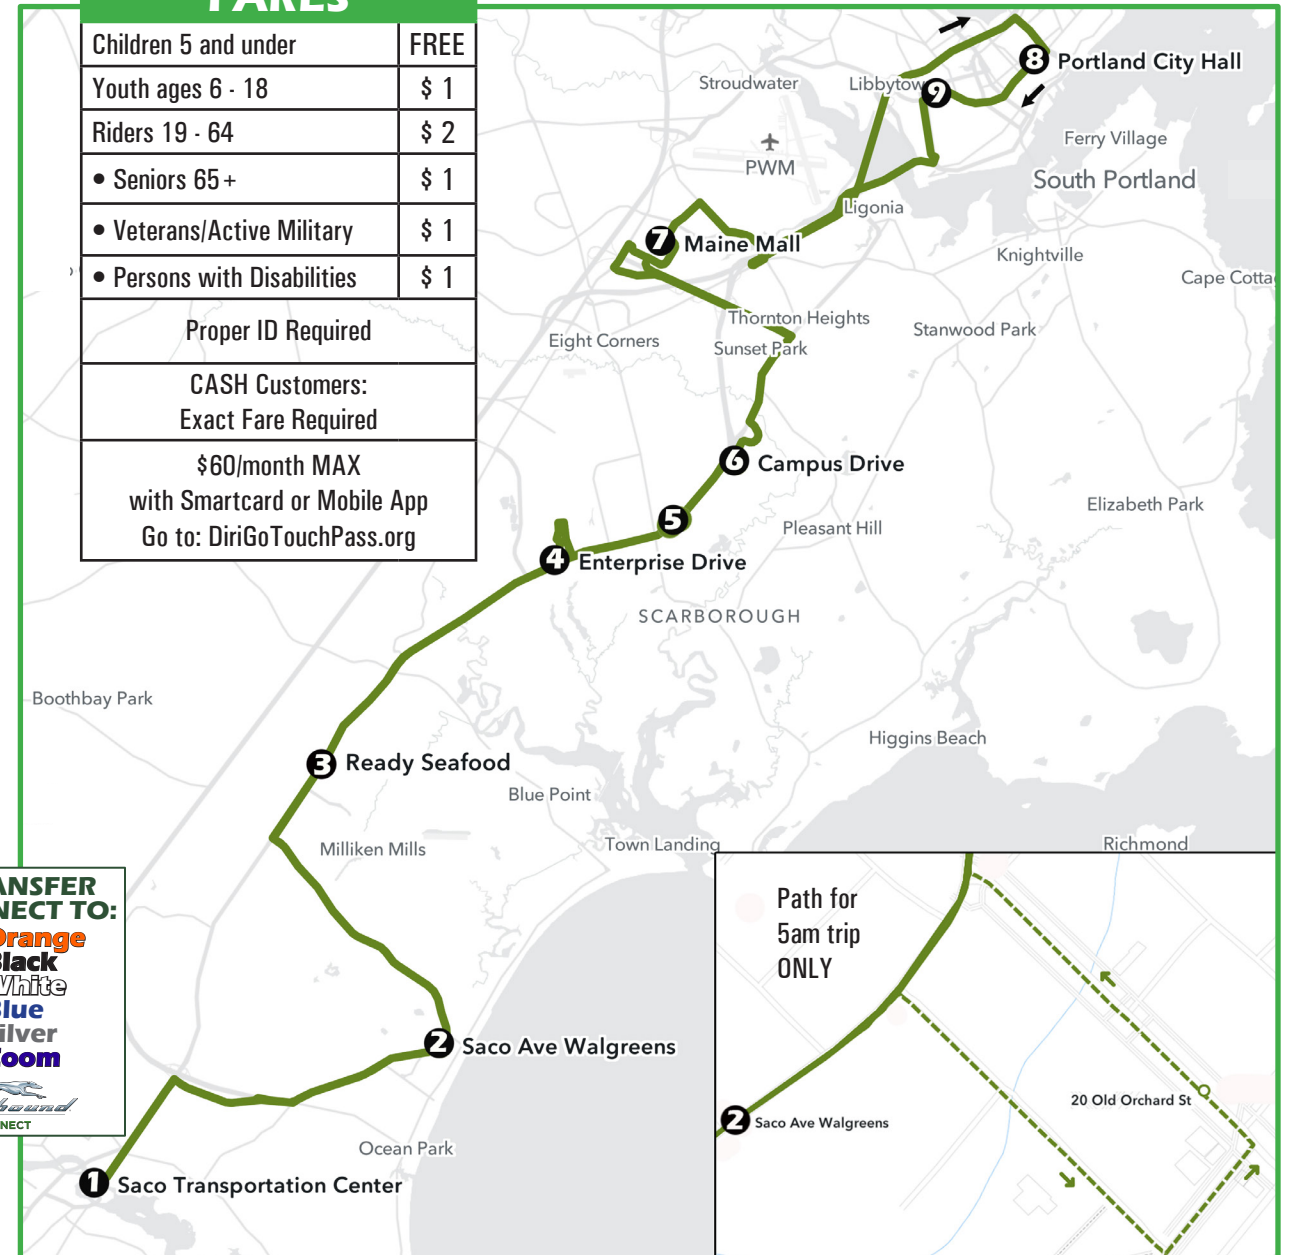

PM times are BOLD

Additional stops along the way are marked with bus stop signs. Schedule times are approximate due to weather and traffic. Your patience is appreciated.

GREEN Line will depart the Saco Transportation Center to meet Greyhound Connect at the Marginal Way Park & Ride. Call BSOOB Transit for scheduling details.

FARES	
Children 5 and under	FREE
Youth ages 6 - 18	$ 1
Riders 19 - 64	$ 2
• Seniors 65+	$ 1
• Veterans/Active Military	$ 1
• Persons with Disabilities	$ 1
Proper ID Required	
CASH Customers: Exact Fare Required	
$60/month MAX with Smartcard or Mobile App Go to: DiriGoTouchPass.org	

TRANSFER CONNECT TO:
50 - Orange
51 - Black
52 - White
53 - Blue
54 - Silver
70 - Zoom

Path for 5am trip ONLY

Vehicles are Bike Rack & Lift Ramp Equipped