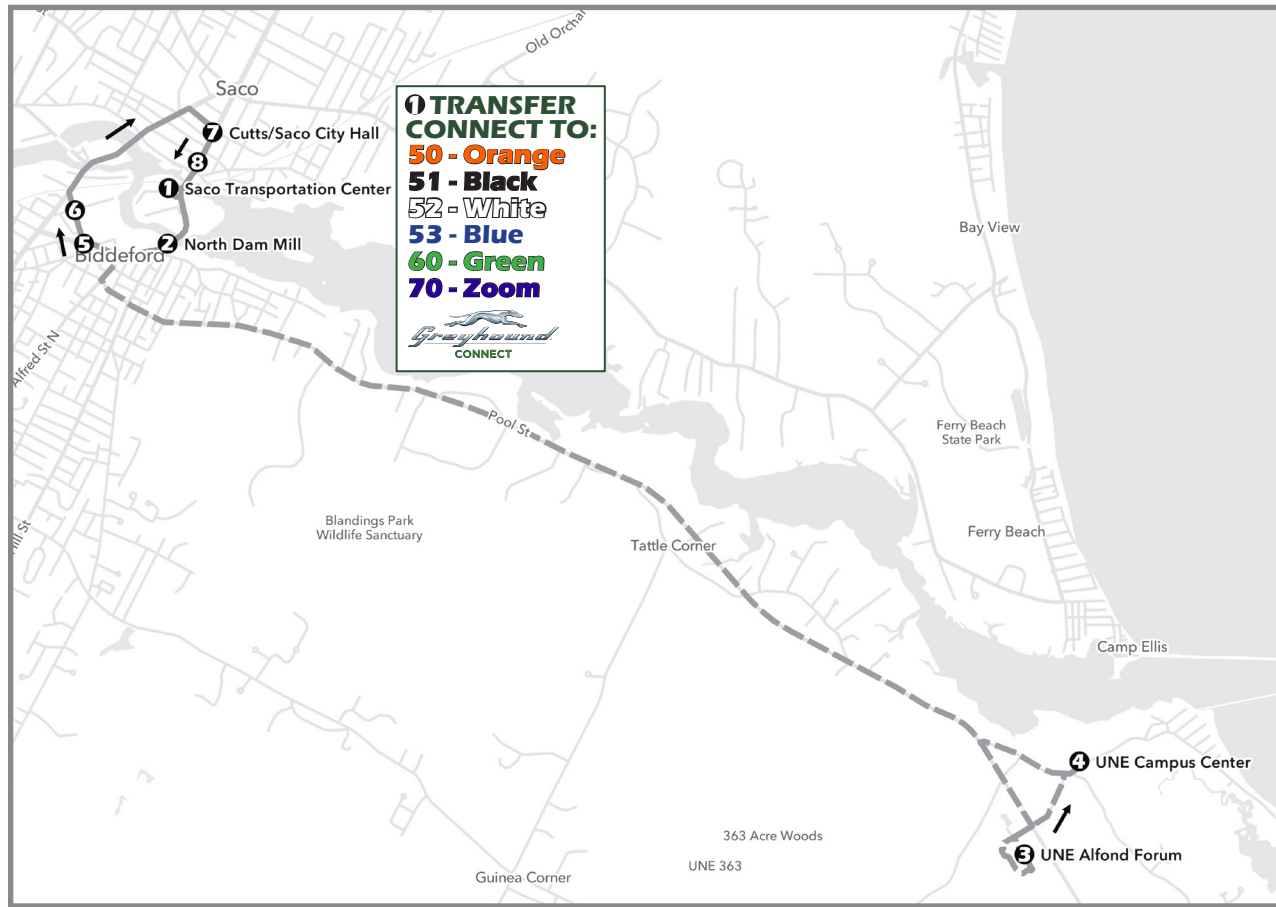

THESE RUNS STOP AT UNE PM times are BOLD

Additional stops along the way are marked with bus stop signs.
Schedule times are approximate due to weather and traffic. Your patience is appreciated.

FARES	
All Riders	FREE