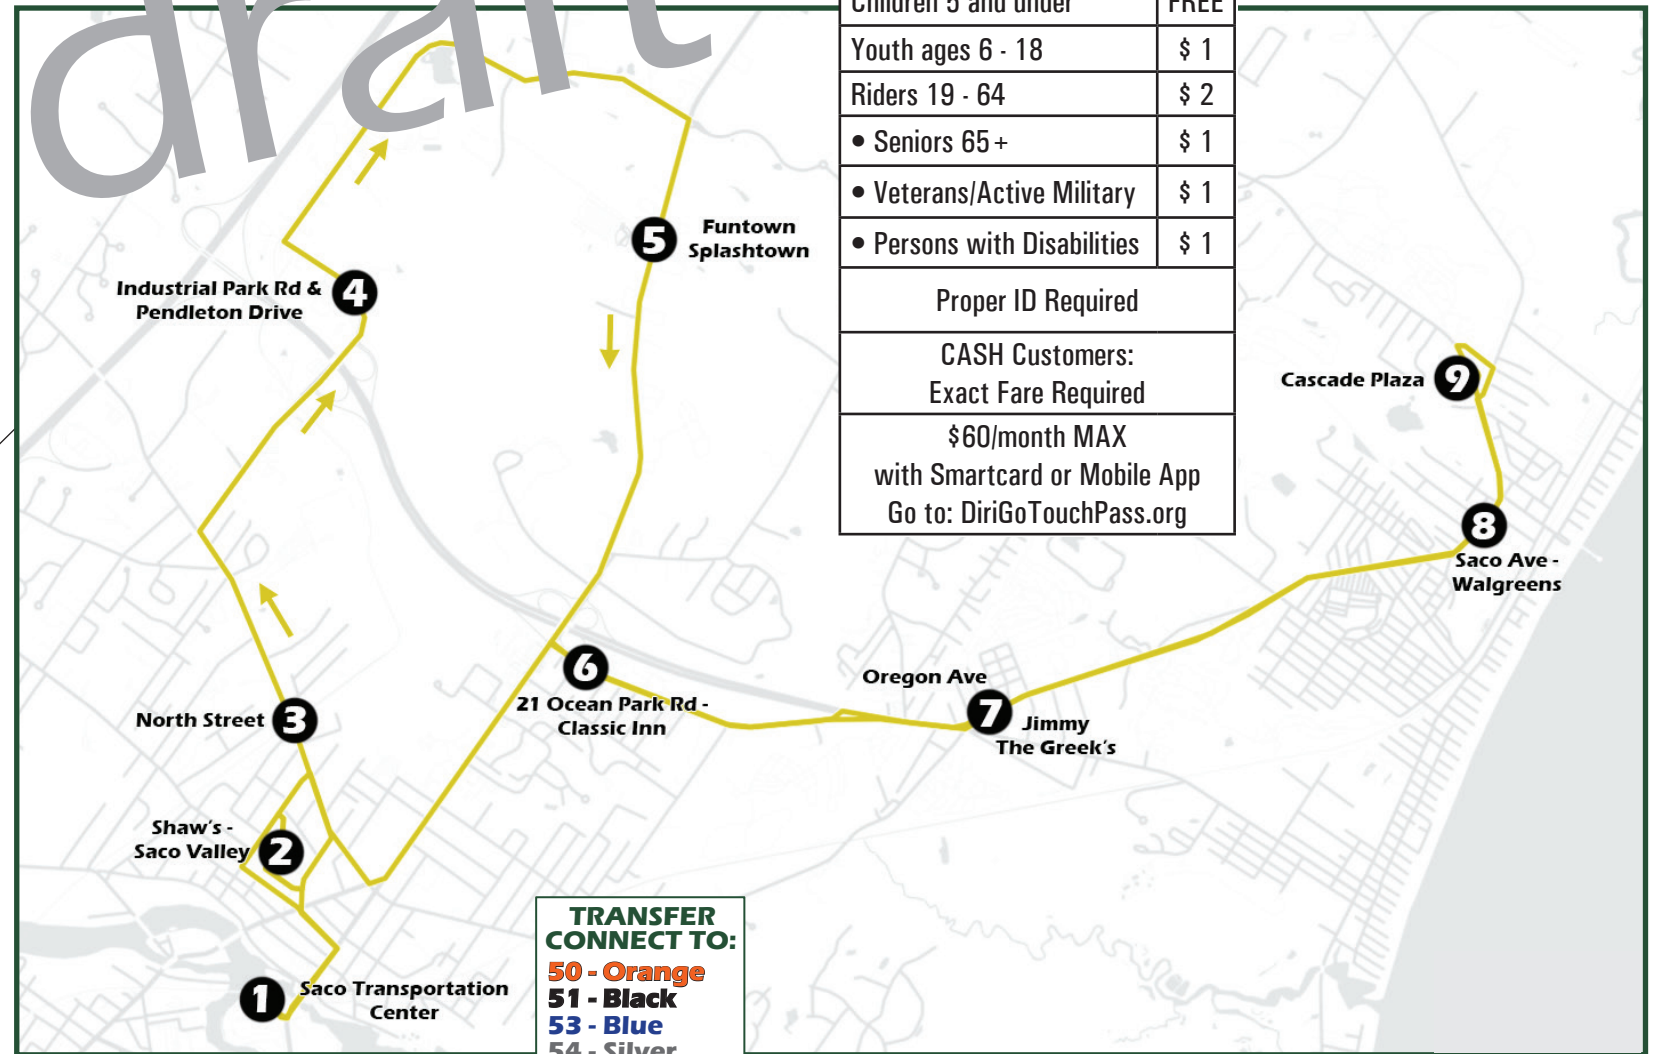

| | SACO TRANS CENTER | SHAW'S SACO VALLEY | NORTH STREET | 8 IND PK RD & PENDELTON DR | FUNTOWN SPLASHTOWN | 21 OCEAN PK RD CLASSIC INN | JIMMY THE GREEKS | SACO AVE WALGREENS | CASCADE PLAZA | SACO AVE WALGREENS | SHAW'S SACO VALLEY | SACO TRANS CENTER |
|---------------|-------------------------------------|--------------------|--------------|----------------------------|--------------------|----------------------------|------------------|--------------------|---------------|--------------------|--------------------|-------------------|
| | 1 | 2 | 3 | 4 | 5 | 6 | 7 | 8 | 9 | 8 | 2 | 1 |
| SUNDAY | SACO & Old Orchard Beach | | | | | | | | | | | |
| | 7:30 | 7:36 | 7:38 | 7:41 | 7:48 | 7:53 | 7:55 | 8:00 | 8:04 | 8:09 | 8:14 | 8:19 |
| | 9:30 | 9:36 | 9:38 | 9:41 | 9:48 | 9:53 | 9:55 | 10:00 | 10:04 | 10:09 | 10:14 | 10:19 |
| | 11:30 | 11:36 | 11:38 | 11:41 | 11:48 | 11:53 | 11:55 | 12:00 | 12:04 | 12:09 | 12:14 | 12:19 |
| | 1:30 | 1:36 | 1:38 | 1:41 | 1:48 | 1:53 | 1:55 | 2:00 | 2:04 | 2:09 | 2:14 | 2:19 |
| 3:30 | 3:36 | 3:38 | 3:41 | 3:48 | 3:53 | 3:55 | 4:00 | 4:04 | 4:09 | 4:14 | 4:19 | |

TRANSFER CONNECT TO:
50 - Orange
51 - Black
53 - Blue
54 - Silver
60 - Green
70 - Zoom

Degrees within reach

- 10 locations from Saco to Houlton
- Online courses
- Affordable tuition
- Supportive staff

UMA - Saco Center provides free bus passes to registered students.

White Line 52

Saco & Old Orchard Beach

Schedule Effective ??????

DAILY SERVICE between the Saco Transportation Center and Cascade Plaza (OOB) via Industrial Park Road, Ocean Park Road, Saco Ave and Main St (Saco)

Operates seven days a week

BSOOBTransit.org

All information subject to change