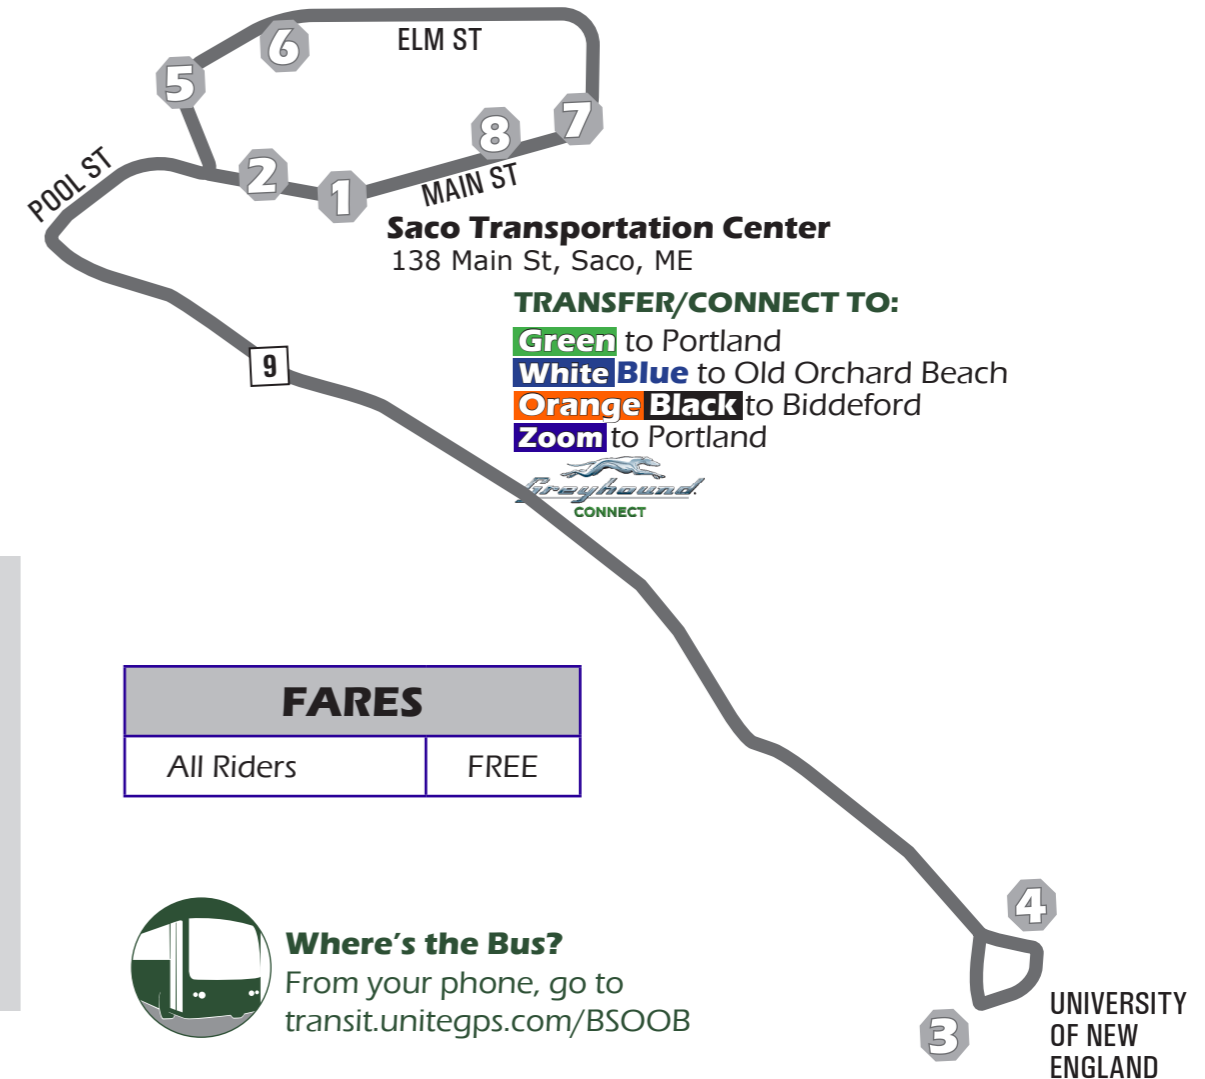

Sundays - these runs only

Sundays - these runs only

THESE RUNS STOP AT UNE

PM times are BOLD

Effective JULY 2021

Saco Transportation Center
138 Main St, Saco, ME

TRANSFER/CONNECT TO:

- Green** to Portland
- White Blue** to Old Orchard Beach
- Orange Black** to Biddeford
- Zoom** to Portland