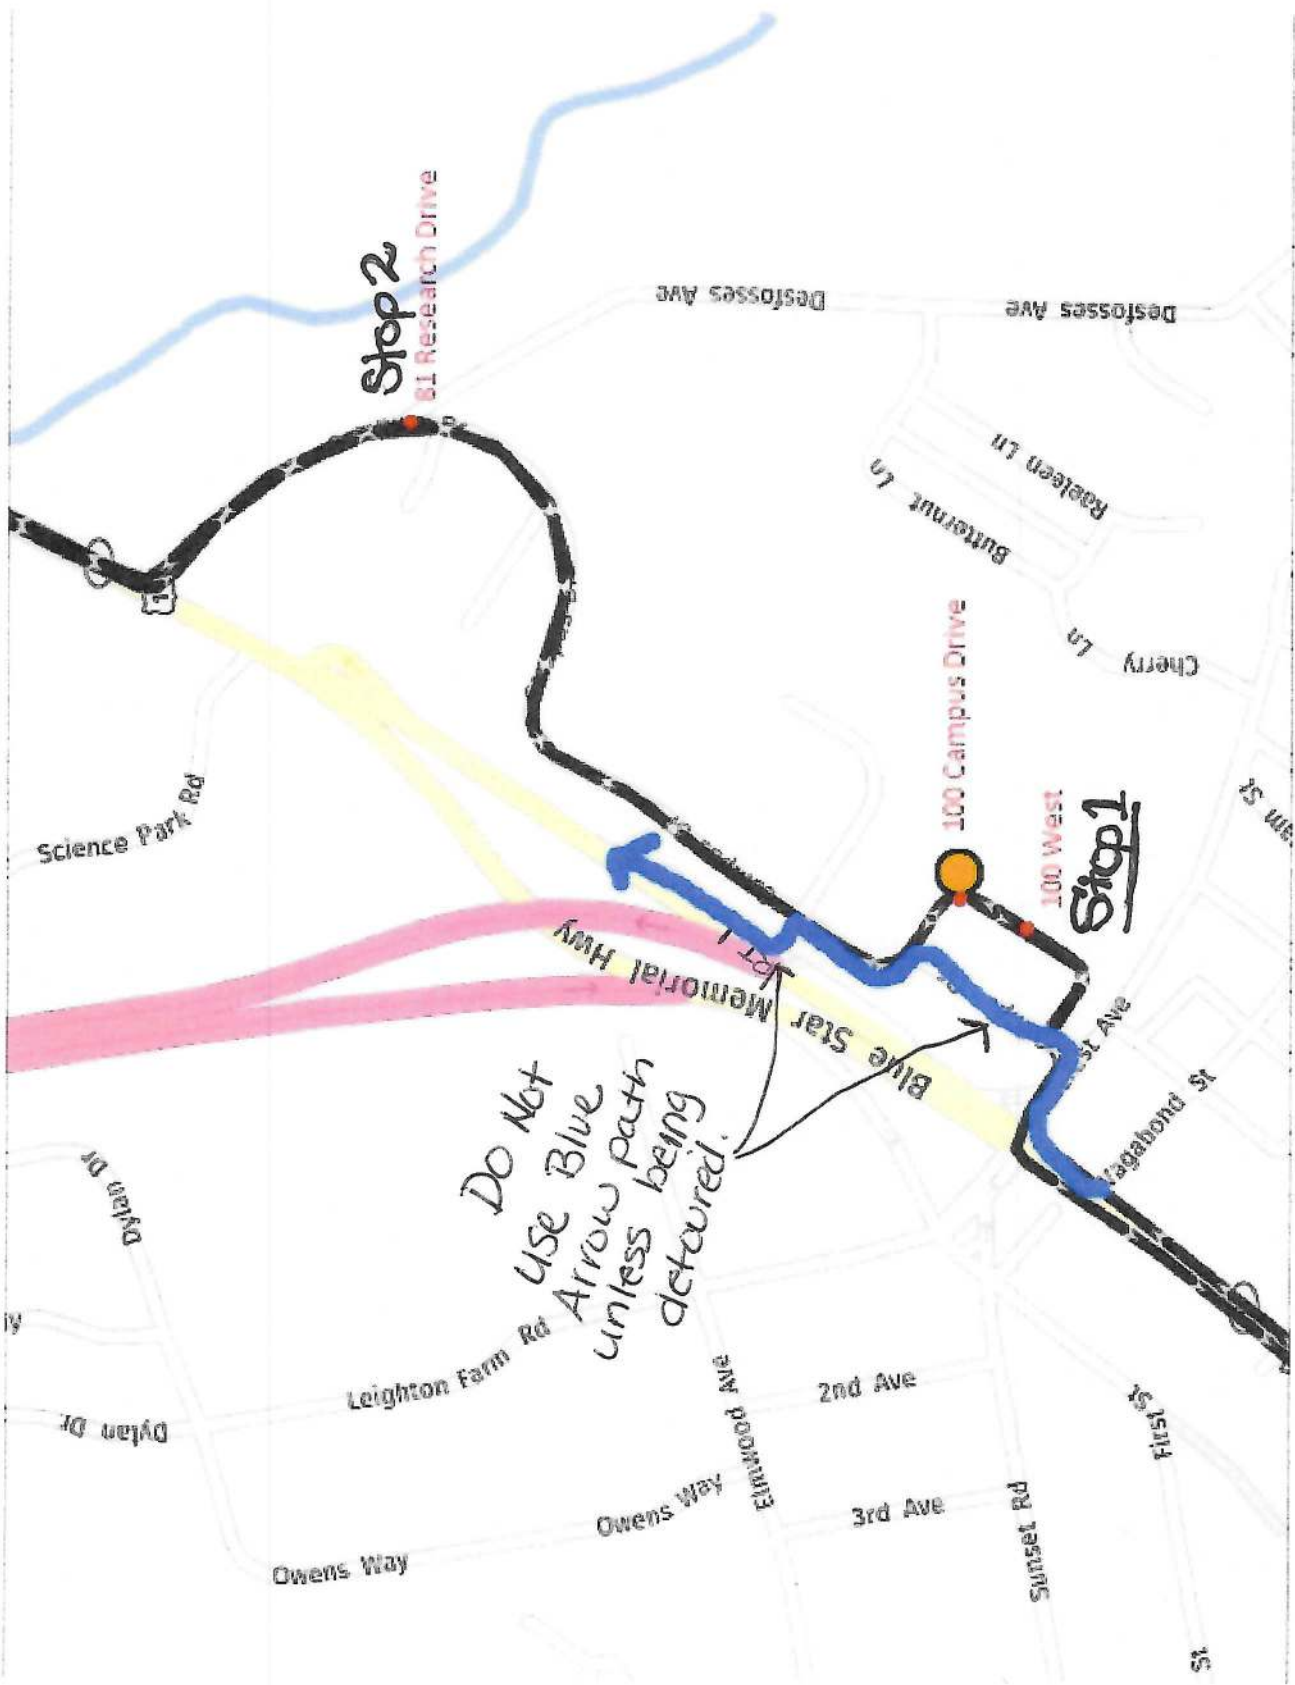

Memo

DATE: January 6, 2021
TO: All Green Line Drivers
FROM: Rita Rose and Terri Babbidge
RE: 100 Campus Drive--Stop added

A handwritten signature in black ink, consisting of a large, stylized letter 'R' followed by a smaller loop.

Find attached a map showing where the stops are for Campus Drive.

We will now pick up and drop off in 2 spots. We still are picking up and dropping off at 100 West, which is the first set of doors before the canopy, and will now be dropping off and picking up at **81 Research Drive**. It is the last building on the left of Campus Drive heading toward Portland. We were supposed to start this back in April but COVID-19 hit and it was pushed to the wayside. We have since learned that we do have riders that will be now working/learning at this building and will need transportation from us.

If the 100 East (canopy area) is blocked, then take a left into the parking lot and proceed on your route.

DO NOT GO TO ROUTE 1 WITHOUT TRAVELING ALL THE WAY DOWN CAMPUS DRIVE. IF DETOUR IS NEEDED, PLEASE NOTIFY THE OFFICE.

Thanks! 😊

Stop 2
81 Research Drive

Stop 1
100 West
100 Campus Drive

Do Not
Use Blue
Arrow path
unless being
detoured.

Blue Star Memorial Hwy