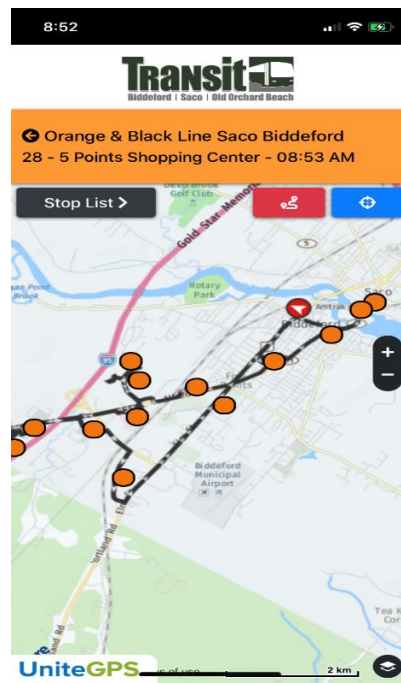

BSOOB Transit is Proud to Announce the Launch of our Automated Vehicle Locator Web App Powered by UniteGPS.

It is easy to connect with us by using the following web app <https://transit.unitegps.com/bsoob> or connect through our website www.BSOOBTransit.org and click on the "Bus Locator" button

The bus GPS location is updated every 5 seconds making our web app very accurate. Just click on the route you are interested in and you will see major stops plotted and where the bus is located that instant.

Click on the "Stop List" to see all the stops and times throughout the day for each run.

We will also be using this web app to update the status of buses and to make you aware of any delays or service interruptions.