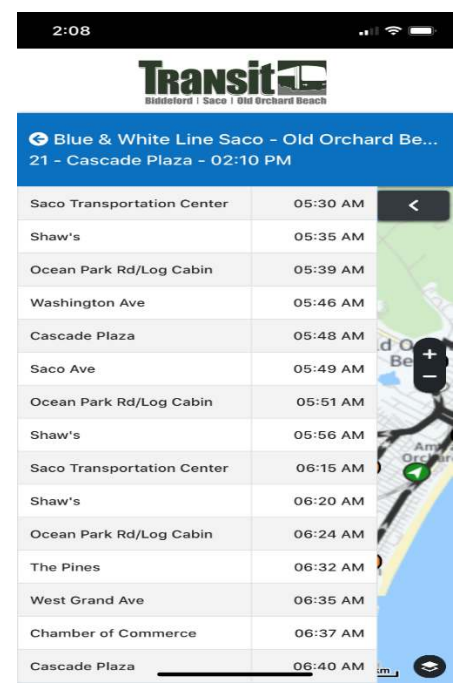

BSOOB Transit is Proud to Announce the Launch of our Automated Vehicle Locator Web App Powered by UniteGPS.

It is easy to connect with us by using the following web app <https://transit.unitegps.com/bsoob> or connect through our website www.BSOOBTransit.org and click on the "Bus Locator" button

The bus GPS location is updated every 5 seconds making our web app very accurate. Just click on the route you are interested in and you will see major stops plotted and where the bus is located that instant.