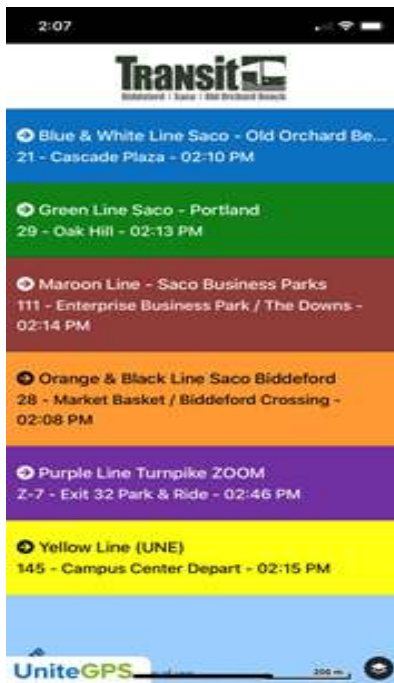

BSOOB Transit is Proud to Announce the Launch of our Automated Vehicle Locator Web App Powered by UniteGPS.

It is easy to connect with us by using the following web app <https://transit.unitegps.com/bsoob> or connect through our website www.BSOOBTransit.org and click on the "Bus Locator" button

The bus GPS location is updated every 5 seconds making our web app very accurate. Just click on the route you are interested in and you will see major stops plotted and where the bus is located that instant.

Click on the "Stop List" to see all the stops and times throughout the day for each run.

We will also be using this web app to update the status of buses and to make you aware of any delays or service interruptions.